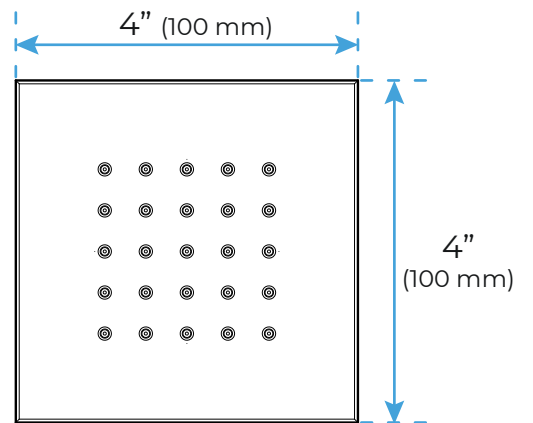

GUNMETAL GRAY THERMOSTATIC RECESSED CEILING MOUNT RAINFALL LED MUSICAL SHOWER SYSTEM WITH HANDHELD SHOWER AND JETTED BODY SPRAYS SPECIFICATIONS

Shower Head

- Shower Head Functions: Rainfall, Bubble, Mist
- Shower Panel /Hose Material: 304 Stainless Steel
- Showerheads Install: Embedded Ceiling Mounted
- Concealed Mixer Install: Wall-Mounted
- Shower Accessories Material: Brass
- LED Light: Need to Connect Power
- Shower Hose Length: 1.5M
- Power: 100V~240V Alternating Current (AC)
- LED Colors: 7 Colors
- Water Flow: 16L/min~28L/min
- Music: Need Bluetooth

Product shown is only for installation display purpose

Touch Panel Control

All dimensions and specifications are nominal and may vary. Use actual products for accuracy in critical situations.

Shower Mixer

Hand Shower

Flow Rate: 2.0 GPM / 7.6 LPM

Shower Mixer Connections

Body Jet

Thread Interface Size: G 1/2 Inch
 Installation Type: Wall Mounted
 Material: Brass
 Flow Rate: 1.5 GPM / 5.7 LPM (each Bodyspray)