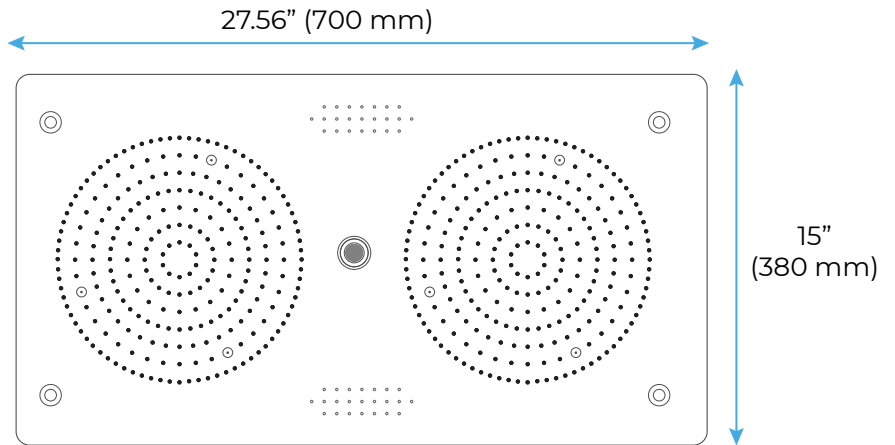

GUNMETAL GRAY THERMOSTATIC RECESSED CEILING MOUNT RAINFALL LED MUSICAL SHOWER SYSTEM WITH HANDHELD SHOWER AND JETTED BODY SPRAYS SPECIFICATIONS

Shower Head

- Shower Head Functions: Rainfall, Bubble, Mist
- Shower Panel /Hose Material: 304 Stainless Steel
- Showerheads Install: Embedded Ceiling Mounted
- Concealed Mixer Install: Wall-Mounted
- Shower Accessories Material: Brass
- LED Light: Need to Connect Power
- Shower Hose Length: 1.5M
- Power: 100V~240V Alternating Current (AC)
- LED Colors: 7 Colors
- Water Flow: 16L/min~28L/min
- Music: Need Bluetooth

Product shown is only for installation display purpose

Touch Panel Control

All dimensions and specifications are nominal and may vary. Use actual products for accuracy in critical situations.

Shower Mixer

Hand Shower

Flow Rate: 2.0 GPM / 7.6 LPM

Shower Mixer Connections

Body Jet

Thread Interface Size: G 1/2 Inch
 Installation Type: Wall Mounted
 Material: Brass
 Flow Rate: 1.5 GPM / 5.7 LPM (each Bodyspray)