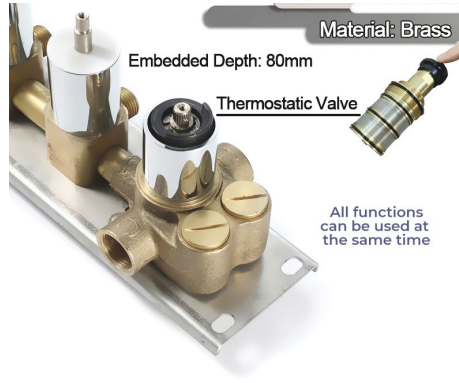

GUNMETAL GRAY THERMOSTATIC RECESSED CEILING MOUNT RAINFALL LED MUSICAL SHOWER SYSTEM WITH HANDHELD SHOWER AND JETTED BODY SPRAYS SPECIFICATIONS

Shower Head

- Shower Head Functions: Rainfall, Bubble, Mist
- Shower Panel /Hose Material: 304 Stainless Steel
- Showerheads Install: Embedded Ceiling Mounted
- Concealed Mixer Install: Wall-Mounted
- Shower Accessories Material: Brass
- LED Light: Need to Connect Power
- Shower Hose Length: 1.5M
- Power: 100V~240V Alternating Current (AC)
- LED Colors: 7 Colors
- Water Flow: 16L/min~28L/min
- Music: Need Bluetooth

Product shown is only for installation display purpose

Touch Panel Control

All dimensions and specifications are nominal and may vary. Use actual products for accuracy in critical situations.

Shower Mixer

Hand Shower

Flow Rate: 2.0 GPM / 7.6 LPM

Shower Mixer Connections

Body Jet

Thread Interface Size: G 1/2 Inch
 Installation Type: Wall Mounted
 Material: Brass
 Flow Rate: 1.5 GPM / 5.7 LPM (each Bodyspray)