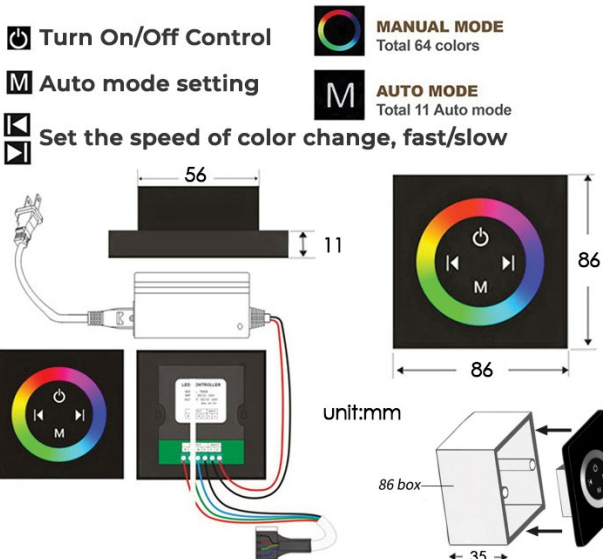

GUNMETAL GRAY THERMOSTATIC RECESSED CEILING MOUNT RAINFALL LED MUSICAL SHOWER SYSTEM WITH HANDHELD SHOWER AND JETTED BODY SPRAYS SPECIFICATIONS

Shower Head

- Shower Head Functions: Rainfall, Bubble, Mist
- Shower Panel /Hose Material: 304 Stainless Steel
- Showerheads Install: Embedded Ceiling Mounted
- Concealed Mixer Install: Wall-Mounted
- Shower Accessories Material: Brass
- LED Light: Need to Connect Power
- Shower Hose Length: 1.5M
- Power: 100V~240V Alternating Current (AC)
- LED Colors: 7 Colors
- Water Flow: 16L/min~28L/min
- Music: Need Bluetooth

Product shown is only for installation display purpose

Touch Panel Control

All dimensions and specifications are nominal and may vary. Use actual products for accuracy in critical situations.

Shower Mixer

Hand Shower

Flow Rate: 2.0 GPM / 7.6 LPM

Shower Mixer Connections

Body Jet

Thread Interface Size: G 1/2 Inch
 Installation Type: Wall Mounted
 Material: Brass
 Flow Rate: 1.5 GPM / 5.7 LPM (each Bodyspray)