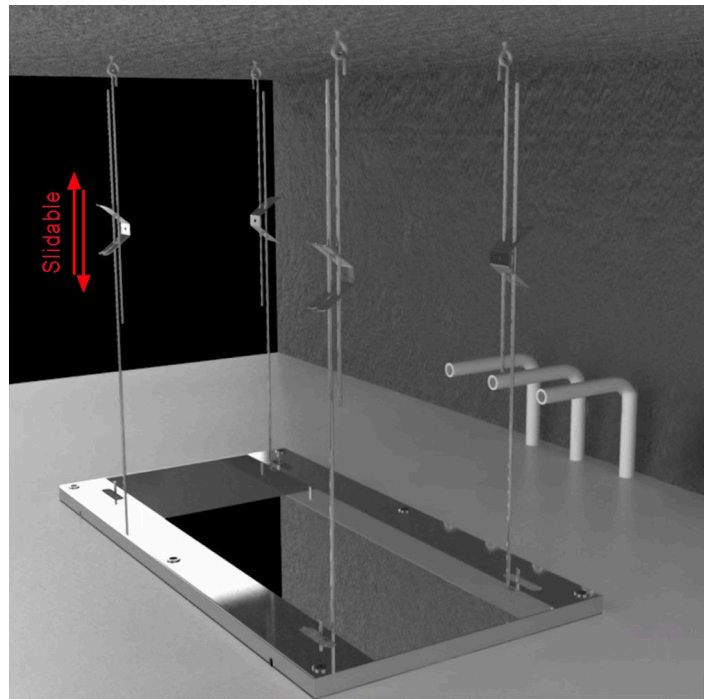

GUNMETAL GRAY THERMOSTATIC RECESSED CEILING MOUNT RAINFALL LED MUSICAL SHOWER SYSTEM WITH HANDHELD SHOWER AND JETTED BODY SPRAYS SPECIFICATIONS

Shower Head

- Shower Head Functions: Rainfall, Bubble, Mist
- Shower Panel /Hose Material: 304 Stainless Steel
- Showerheads Install: Embedded Ceiling Mounted
- Concealed Mixer Install: Wall-Mounted
- Shower Accessories Material: Brass
- LED Light: Need to Connect Power
- Shower Hose Length: 1.5M
- Power: 100V~240V Alternating Current (AC)
- LED Colors: 7 Colors
- Water Flow: 16L/min~28L/min
- Music: Need Bluetooth

Product shown is only for installation display purpose

Touch Panel Control

All dimensions and specifications are nominal and may vary. Use actual products for accuracy in critical situations.

Shower Mixer

Hand Shower

Flow Rate: 2.0 GPM / 7.6 LPM

Shower Mixer Connections

Body Jet

Thread Interface Size: G 1/2 Inch
 Installation Type: Wall Mounted
 Material: Brass
 Flow Rate: 1.5 GPM / 5.7 LPM (each Bodyspray)