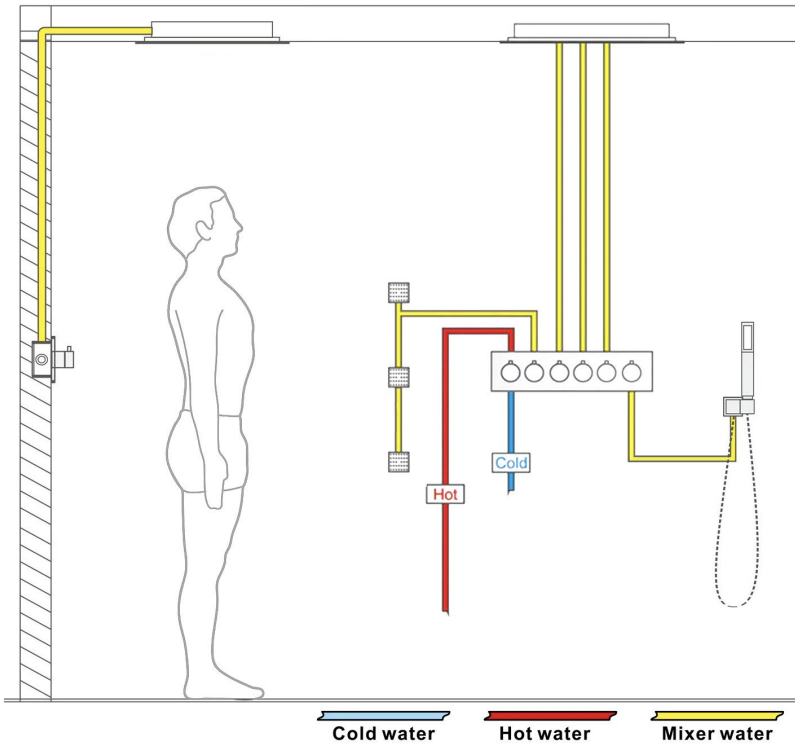

GUNMETAL GRAY THERMOSTATIC RECESSED CEILING MOUNT RAINFALL LED MUSICAL SHOWER SYSTEM WITH HANDHELD SHOWER AND JETTED BODY SPRAYS SPECIFICATIONS

Shower Head

- Shower Head Functions: Rainfall, Bubble, Mist
- Shower Panel /Hose Material: 304 Stainless Steel
- Showerheads Install: Embedded Ceiling Mounted
- Concealed Mixer Install: Wall-Mounted
- Shower Accessories Material: Brass
- LED Light: Need to Connect Power
- Shower Hose Length: 1.5M
- Power: 100V~240V Alternating Current (AC)
- LED Colors: 7 Colors
- Water Flow: 16L/min~28L/min
- Music: Need Bluetooth

Product shown is only for installation display purpose

Touch Panel Control

All dimensions and specifications are nominal and may vary. Use actual products for accuracy in critical situations.

Shower Mixer

Hand Shower

Flow Rate: 2.0 GPM / 7.6 LPM

Shower Mixer Connections

Body Jet

Thread Interface Size: G 1/2 Inch
 Installation Type: Wall Mounted
 Material: Brass
 Flow Rate: 1.5 GPM / 5.7 LPM (each Bodyspray)