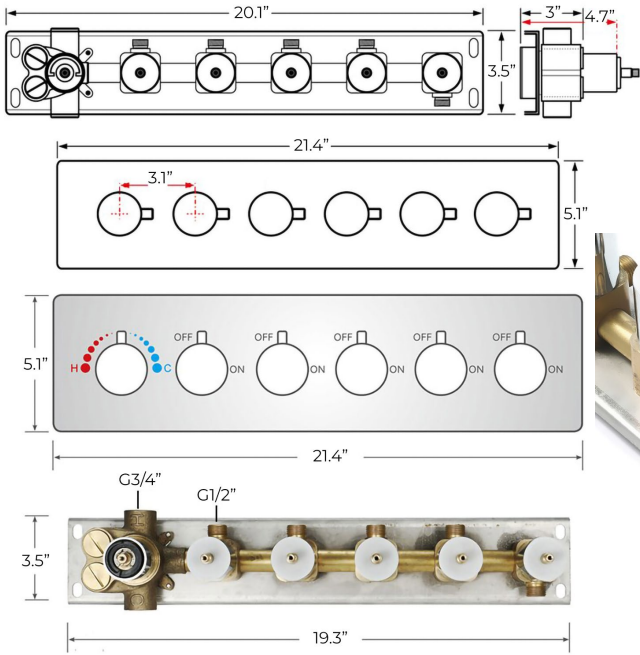

GUNMETAL GRAY THERMOSTATIC RECESSED CEILING MOUNT RAINFALL LED MUSICAL SHOWER SYSTEM WITH HANDHELD SHOWER AND JETTED BODY SPRAYS SPECIFICATIONS

Shower Head

- Shower Head Functions: Rainfall, Bubble, Mist
- Shower Panel /Hose Material: 304 Stainless Steel
- Showerheads Install: Embedded Ceiling Mounted
- Concealed Mixer Install: Wall-Mounted
- Shower Accessories Material: Brass
- LED Light: Need to Connect Power
- Shower Hose Length: 1.5M
- Power: 100V~240V Alternating Current (AC)
- LED Colors: 7 Colors
- Water Flow: 16L/min~28L/min
- Music: Need Bluetooth

Product shown is only for installation display purpose

Touch Panel Control

All dimensions and specifications are nominal and may vary. Use actual products for accuracy in critical situations.

Shower Mixer

Hand Shower

Flow Rate: 2.0 GPM / 7.6 LPM

Shower Mixer Connections

Body Jet

Thread Interface Size: G 1/2 Inch
 Installation Type: Wall Mounted
 Material: Brass
 Flow Rate: 1.5 GPM / 5.7 LPM (each Bodyspray)