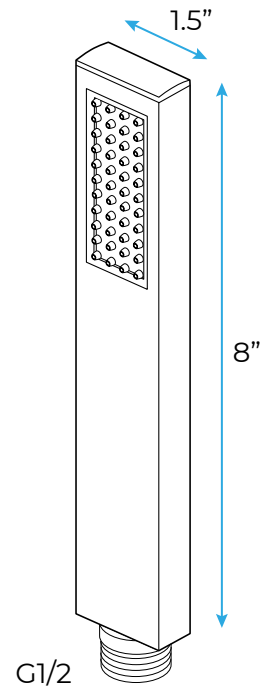

GUNMETAL GRAY THERMOSTATIC RECESSED CEILING MOUNT RAINFALL LED MUSICAL SHOWER SYSTEM WITH HANDHELD SHOWER AND JETTED BODY SPRAYS SPECIFICATIONS

Shower Head

- Shower Head Functions: Rainfall, Bubble, Mist
- Shower Panel /Hose Material: 304 Stainless Steel
- Showerheads Install: Embedded Ceiling Mounted
- Concealed Mixer Install: Wall-Mounted
- Shower Accessories Material: Brass
- LED Light: Need to Connect Power
- Shower Hose Length: 1.5M
- Power: 100V~240V Alternating Current (AC)
- LED Colors: 7 Colors
- Water Flow: 16L/min~28L/min
- Music: Need Bluetooth

Product shown is only for installation display purpose

Touch Panel Control

All dimensions and specifications are nominal and may vary. Use actual products for accuracy in critical situations.

Shower Mixer

Hand Shower

Flow Rate: 2.0 GPM / 7.6 LPM

Shower Mixer Connections

Body Jet

Thread Interface Size: G 1/2 Inch
 Installation Type: Wall Mounted
 Material: Brass
 Flow Rate: 1.5 GPM / 5.7 LPM (each Bodyspray)